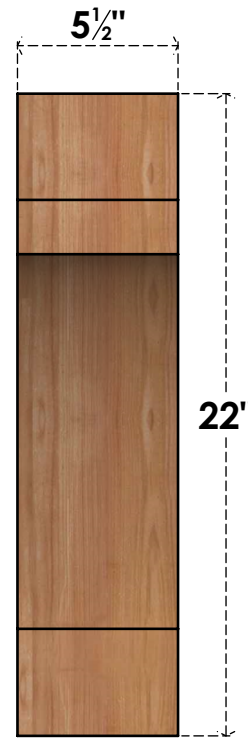

BRC06X18X22MRC00SWR

5 1/2"W X 18"D X 22"H MERCED SMOOTH BRACE, WESTERN RED CEDAR

SIDE

FRONT

EKENA MILLWORK
 2300 WEST MAIN ST.
 CLARKSVILLE, TX 75426
 TOLL FREE: 866-607-0453
 WWW.EKENAMILLWORK.COM

NOTES

1. INSTALLATION TO BE COMPLETED IN ACCORDANCE WITH MANUFACTURER'S SPECIFICATIONS.
2. DRAWING MAY NOT BE TO SCALE
3. THIS DRAWING IS INTENDED FOR DESIGN AND PLANNING PURPOSES ONLY.
4. ALL INFORMATION CONTAINED HEREIN WAS CURRENT AT THE TIME OF DEVELOPMENT BUT MUST BE REVIEWED AND APPROVED BY THE PRODUCT MANUFACTURER TO BE CONSIDERED ACCURATE.
5. PRODUCTS ARE NOT KILN DRIED. THIS ITEM IS UNIQUE AND WILL CONTAIN THE NATURAL VARIATIONS THAT THE WOOD SPECIES OFFERS. THIS MAY RESULT IN VARIATIONS UP TO 1/4"