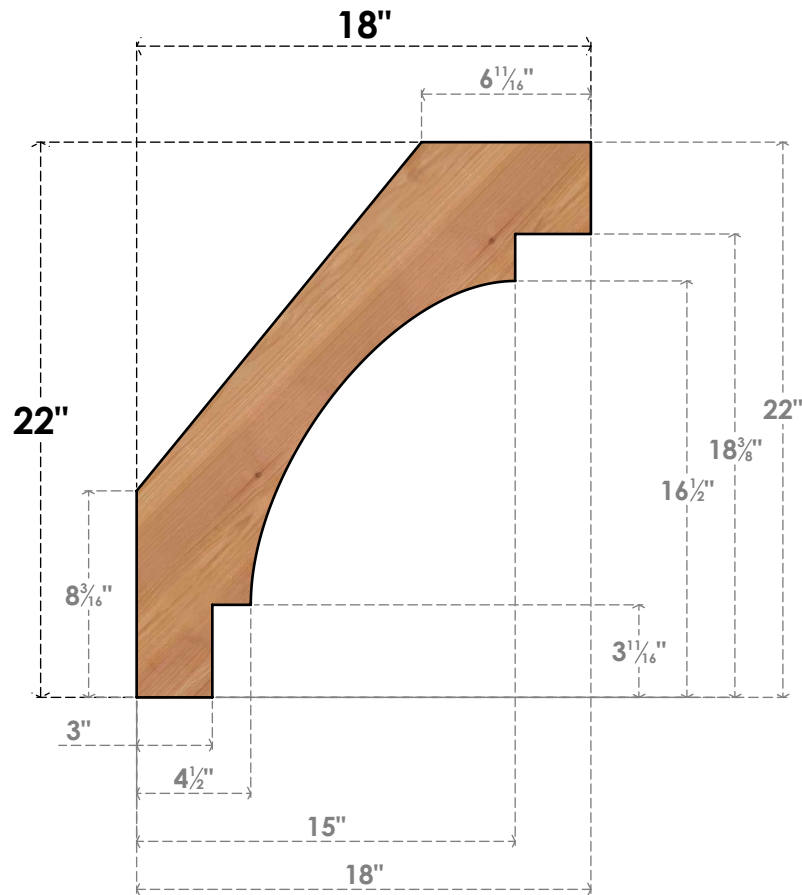

BRC06X18X22MRC00SWR

5 1/2"W X 18"D X 22"H MERCED SMOOTH BRACE, WESTERN RED CEDAR

SIDE

FRONT

EKENA MILLWORK
 2300 WEST MAIN ST.
 CLARKSVILLE, TX 75426
 TOLL FREE: 866-607-0453
 WWW.EKENAMILLWORK.COM

NOTES

1. INSTALLATION TO BE COMPLETED IN ACCORDANCE WITH MANUFACTURER'S SPECIFICATIONS.
2. DRAWING MAY NOT BE TO SCALE
3. THIS DRAWING IS INTENDED FOR DESIGN AND PLANNING PURPOSES ONLY.
4. ALL INFORMATION CONTAINED HEREIN WAS CURRENT AT THE TIME OF DEVELOPMENT BUT MUST BE REVIEWED AND APPROVED BY THE PRODUCT MANUFACTURER TO BE CONSIDERED ACCURATE.
5. PRODUCTS ARE NOT KILN DRIED. THIS ITEM IS UNIQUE AND WILL CONTAIN THE NATURAL VARIATIONS THAT THE WOOD SPECIES OFFERS. THIS MAY RESULT IN VARIATIONS UP TO 1/4"